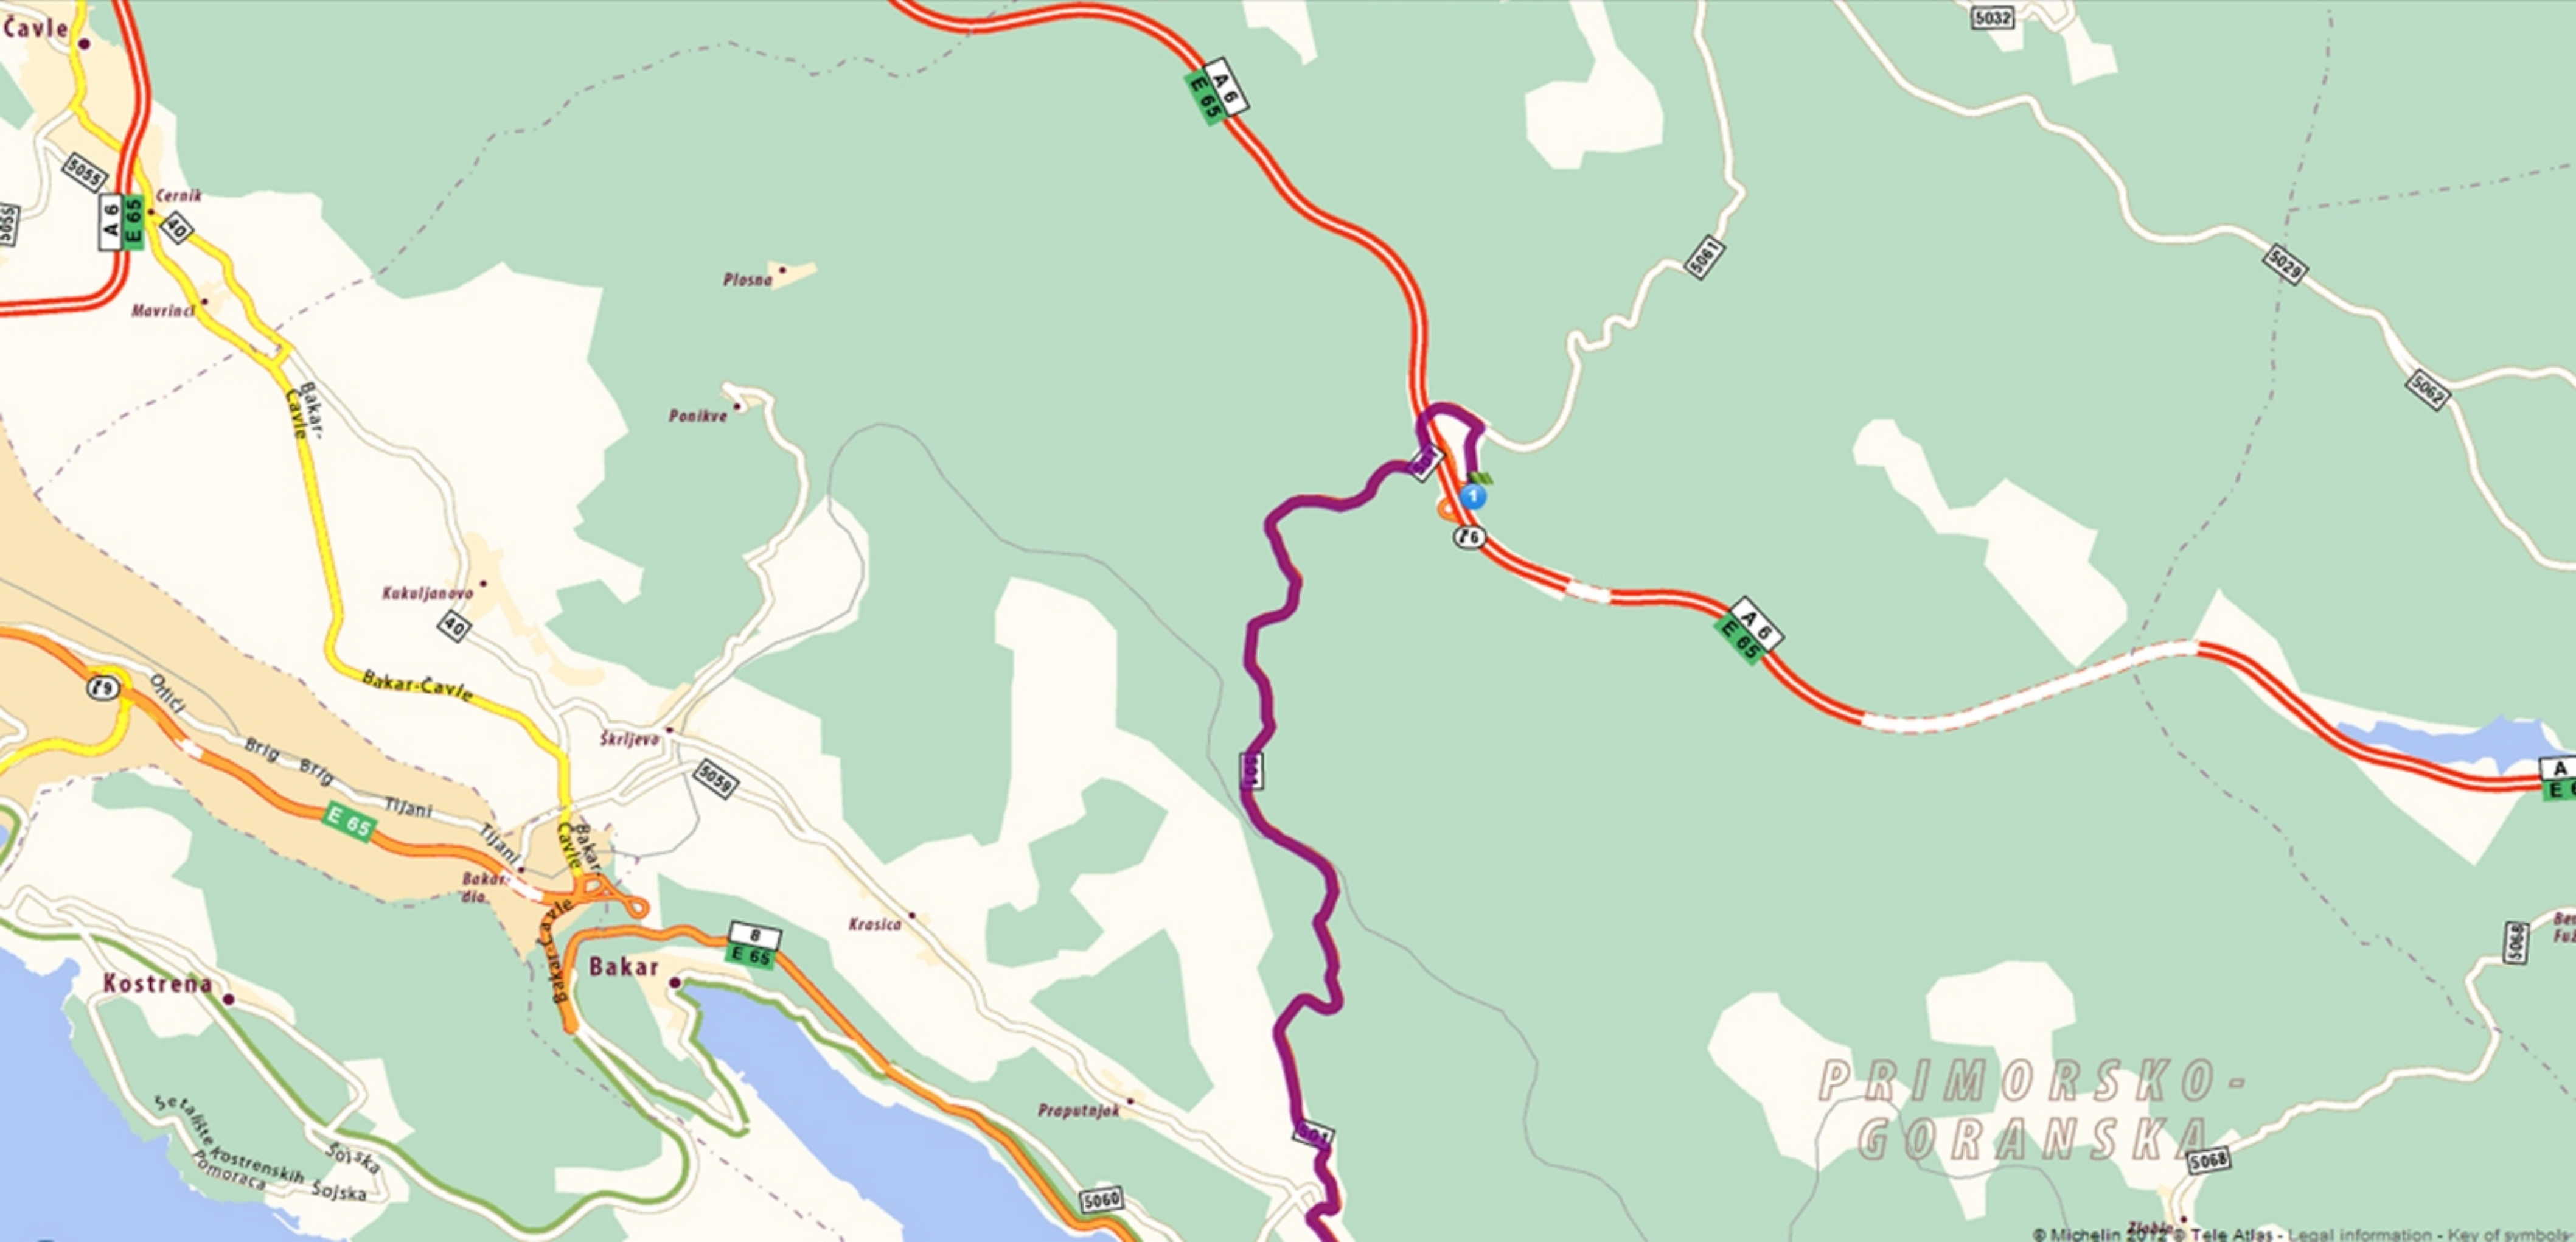

VILLA BARETIĆ

Adress:

Baretići 30 b
51244 Grižane / Crikvenica
Croatia

Web/Phone:

+385.98.99.15.878
www.villabaretic.eu
vbaretic@hotmail.com

GPS:

45°10'47" N
14°44'23" E

Departure: Bakar, Izlaz Oštrovica

| | | | |
|-------|-------|----------|--|
| | | 1 | Continue along: Čvor Oštrovica |
| 12 km | 00h15 | | |
| | | 2 | Pass Križišće  Turn left : 5064 Exit Križišće |
| 13 km | 00h16 | | |
| 13 km | 00h16 | | |
| | | 3 | Continue along: 5064 |
| 19 km | 00h25 | | |
| | | 4 | At Belobrajčići, continue  Turn left : 5064 |
| 19 km | 00h26 | | |
| 19 km | 00h26 | | |
| | | 5 | Continue along: 5064 |
| 21 km | 00h29 | | |
| | | 6 | At Pećca, continue  Turn left : 5064 |
| 21 km | 00h29 | | |
| 22 km | 00h30 | | |
| | | 7 | Continue along: 5064 |
| 22 km | 00h31 | | |
| | | 8 | At Kostelj, continue  At Kostelj, Turn left |
| 23 km | 00h31 | | |
| 23 km | 00h32 | | |
| | | 9 | Arrive in Baretići |
| 23 km | 00h32 | | |

Destination: Baretići, centre

JADRANSKO MORE

PRIMORSKO-GORANSKA

PRIMORSKA
GORANSKA

PRIMORSKO-GORANSKA