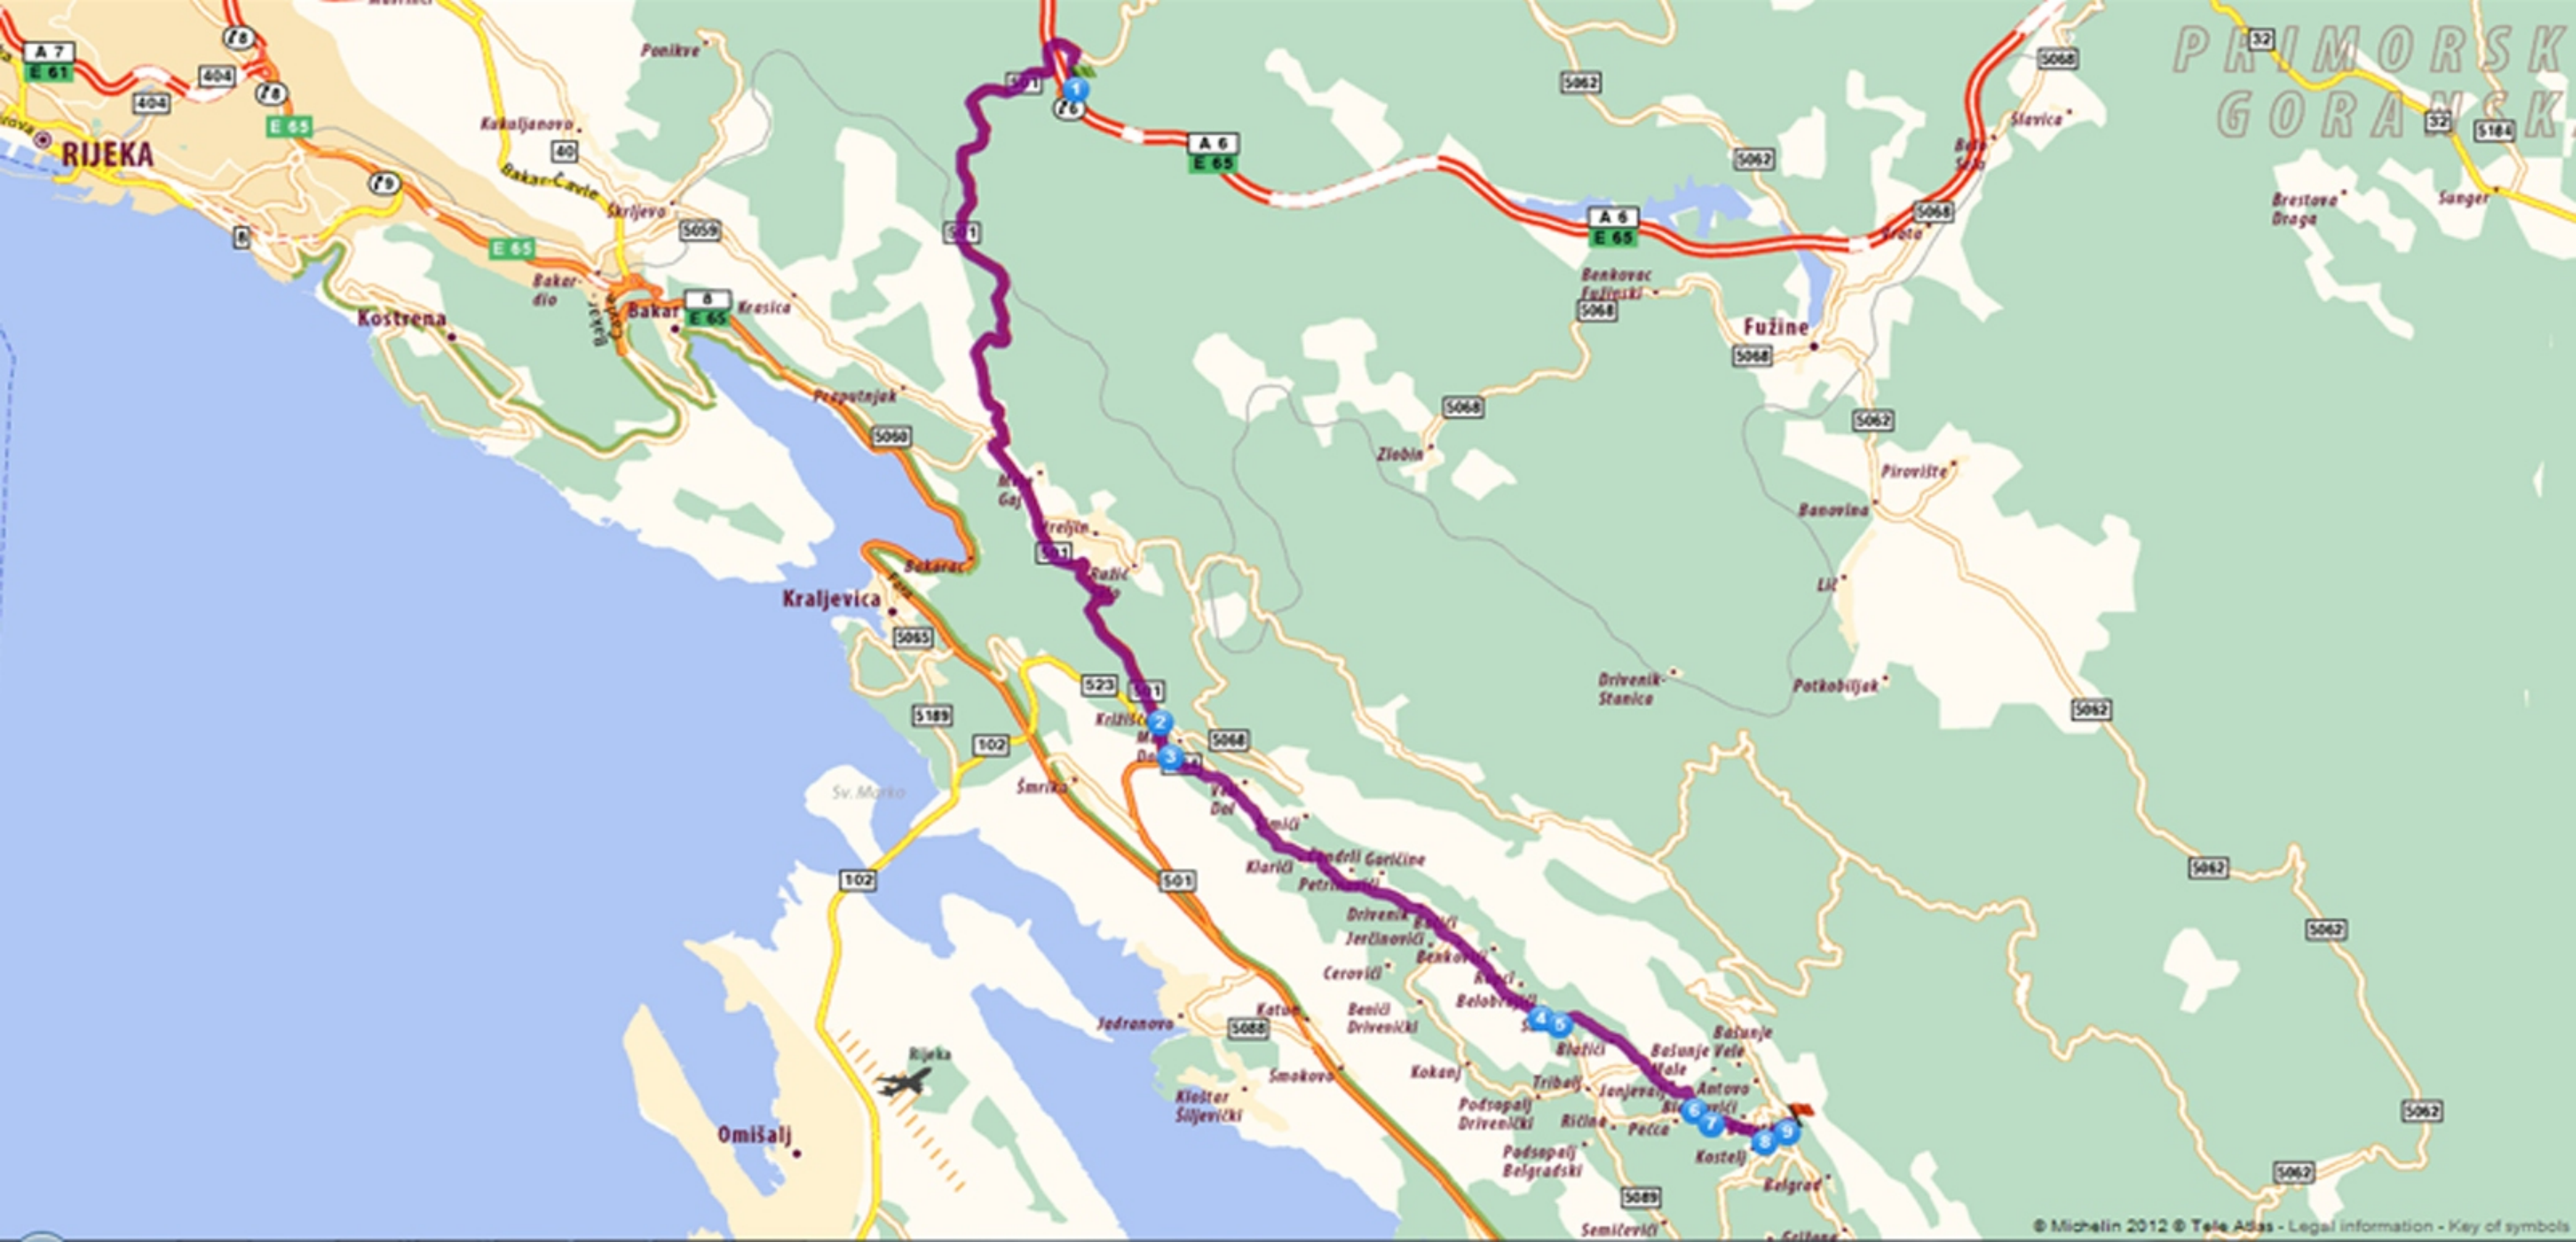

VILLA BARETIĆ

Adress:

Baretići 30 b
51244 Grižane / Crikvenica
Croatia

Web/Phone:

+385.98.99.15.878
www.villabaretic.eu
vbaretic@hotmail.com

GPS:

45°10'47" N
14°44'23" E

Departure: Bakar, Izlaz Oštrovica

| | | | |
|-------|-------|----------|--|
| | | 1 | Continue along: Čvor Oštrovica |
| 12 km | 00h15 | | |
| | | 2 | Pass Križišće  Turn left : 5064 Exit Križišće |
| 13 km | 00h16 | | |
| 13 km | 00h16 | | |
| | | 3 | Continue along: 5064 |
| 19 km | 00h25 | | |
| | | 4 | At Belobrajčići, continue  Turn left : 5064 |
| 19 km | 00h26 | | |
| 19 km | 00h26 | | |
| | | 5 | Continue along: 5064 |
| 21 km | 00h29 | | |
| | | 6 | At Pećca, continue  Turn left : 5064 |
| 21 km | 00h29 | | |
| 22 km | 00h30 | | |
| | | 7 | Continue along: 5064 |
| 22 km | 00h31 | | |
| | | 8 | At Kostelj, continue  At Kostelj, Turn left |
| 23 km | 00h31 | | |
| 23 km | 00h32 | | |
| | | 9 | Arrive in Baretići |
| 23 km | 00h32 | | |

Destination: Baretići, centre

JADRANSKO MORE

PRIMORSKO-GORANSKA

PRIMORSKA
GORANSKA

PRIMORSKO-GORANSKA