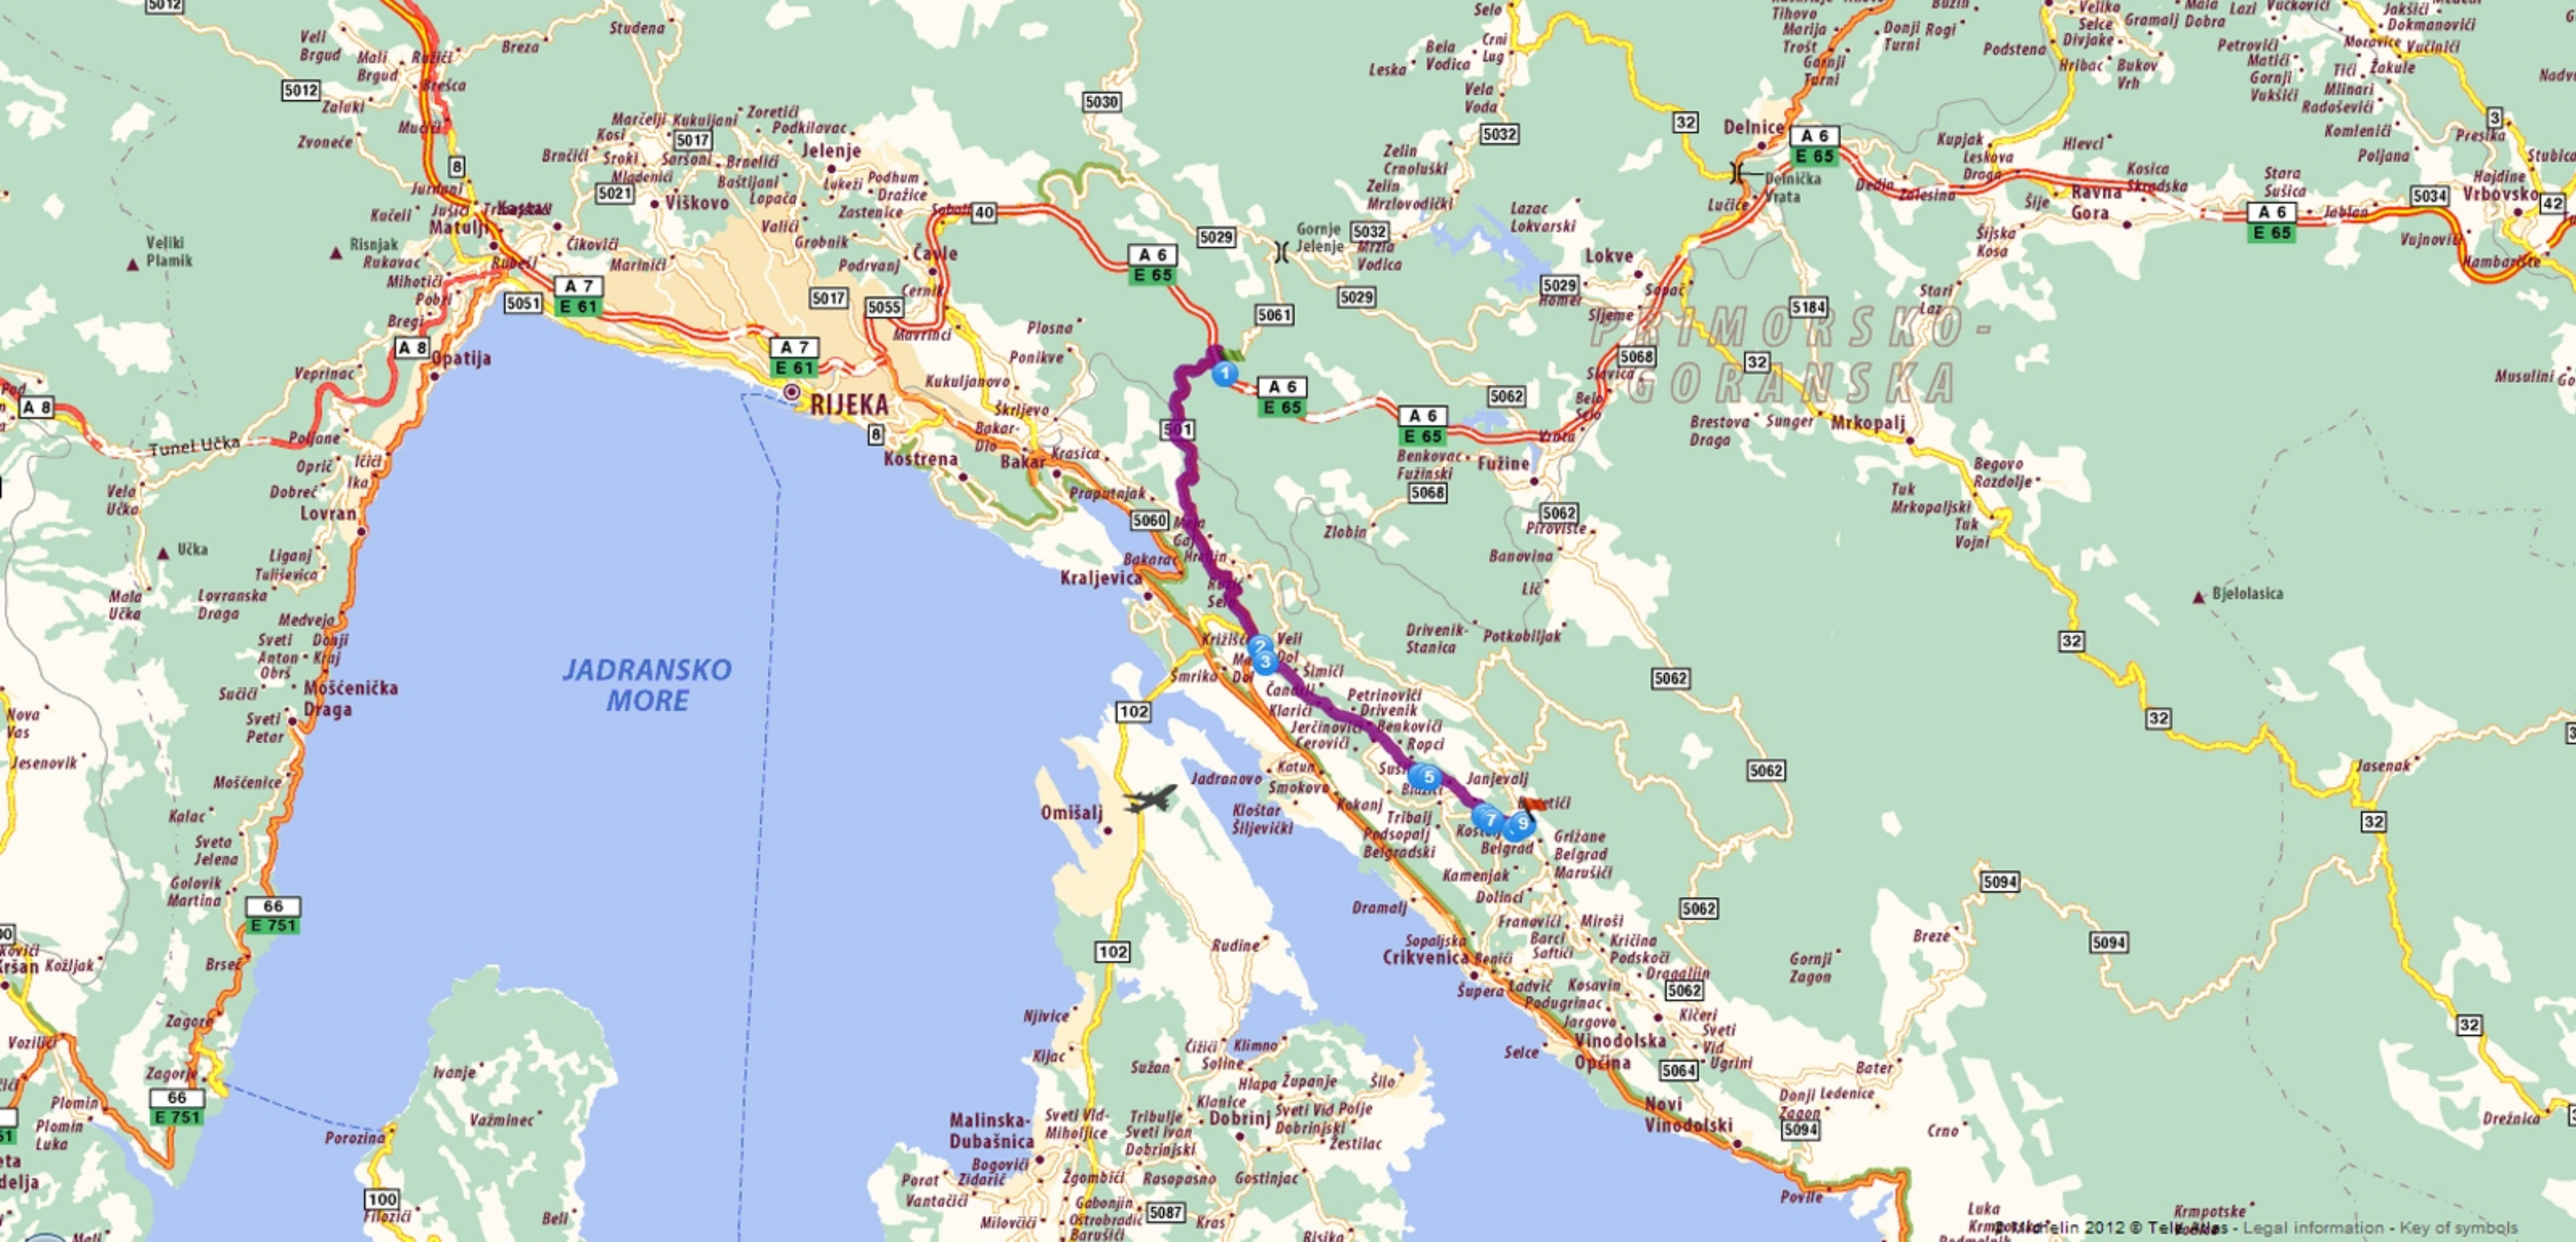

VILLA BARETIĆ

Adress:

Baretići 30 b
51244 Grižane / Crikvenica
Croatia

Web/Phone:

+385.98.99.15.878
www.villabaretic.eu
vbaretic@hotmail.com

GPS:

45°10'47" N
14°44'23" E

Departure: Bakar, Izlaz Oštrovica

| | | | |
|-------|-------|----------|--|
| | | 1 | Continue along: Čvor Oštrovica |
| 12 km | 00h15 | | |
| | | 2 | Pass Križišće  Turn left : 5064 Exit Križišće |
| 13 km | 00h16 | | |
| 13 km | 00h16 | | |
| | | 3 | Continue along: 5064 |
| 19 km | 00h25 | | |
| | | 4 | At Belobrajčići, continue  Turn left : 5064 |
| 19 km | 00h26 | | |
| 19 km | 00h26 | | |
| | | 5 | Continue along: 5064 |
| 21 km | 00h29 | | |
| | | 6 | At Pećca, continue  Turn left : 5064 |
| 21 km | 00h29 | | |
| 22 km | 00h30 | | |
| | | 7 | Continue along: 5064 |
| 22 km | 00h31 | | |
| | | 8 | At Kostelj, continue  At Kostelj, Turn left |
| 23 km | 00h31 | | |
| 23 km | 00h32 | | |
| | | 9 | Arrive in Baretići |
| 23 km | 00h32 | | |

Destination: Baretići, centre

JADRANSKO MORE

PRIMORSKO-GORANSKA

PRIMORSKA
GORANSKA

PRIMORSKO-GORANSKA